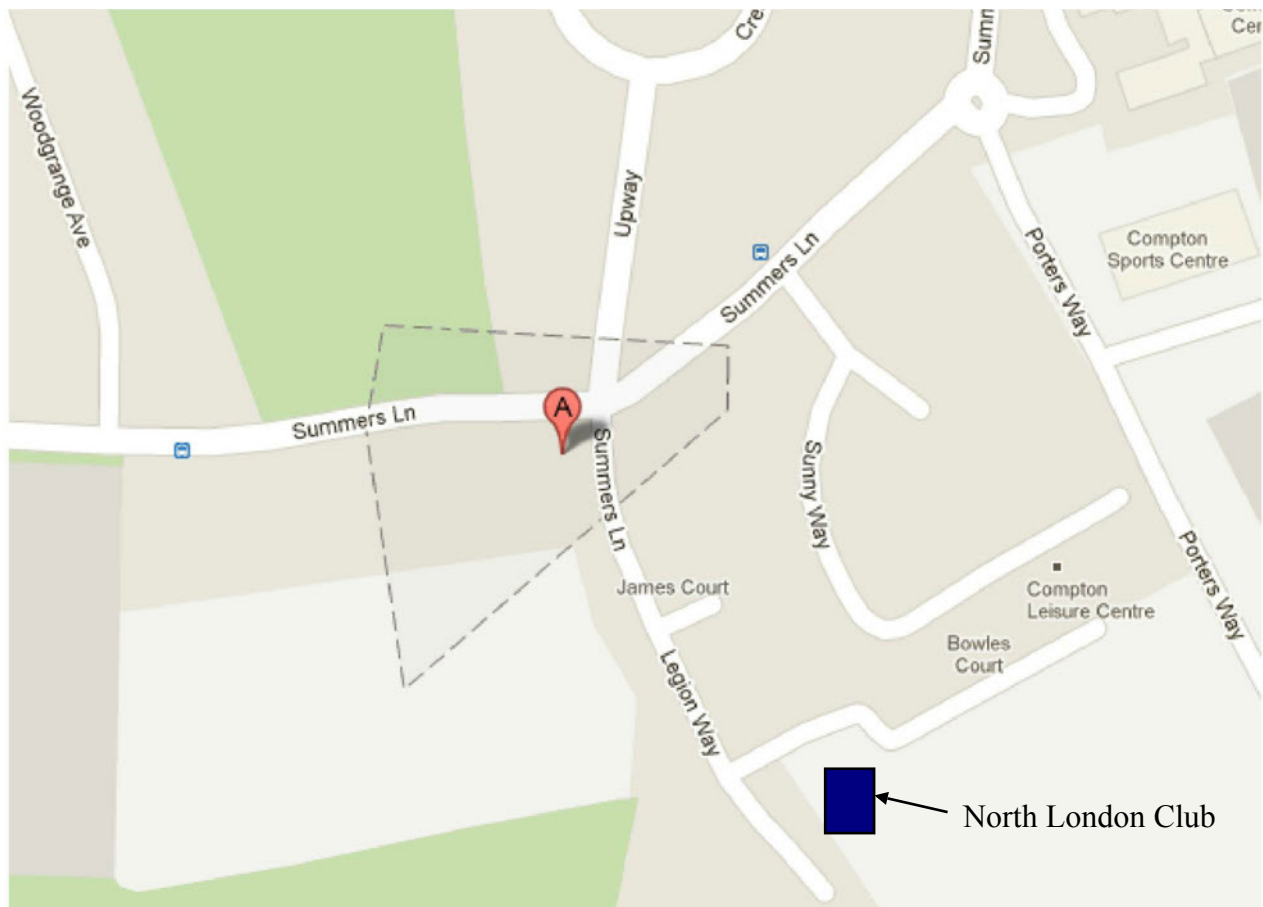

## North London Club location

Address on BSCRA website is;-

Downway off Summers Lane, London N12

Sat Nav postcode is N120QF

This is the postcode for the British legion club adjacent to the slot car club.

If your sat nav does not recognise N12 0QF , try N12 0PX which is the location "A" marked on the map, then turn right.